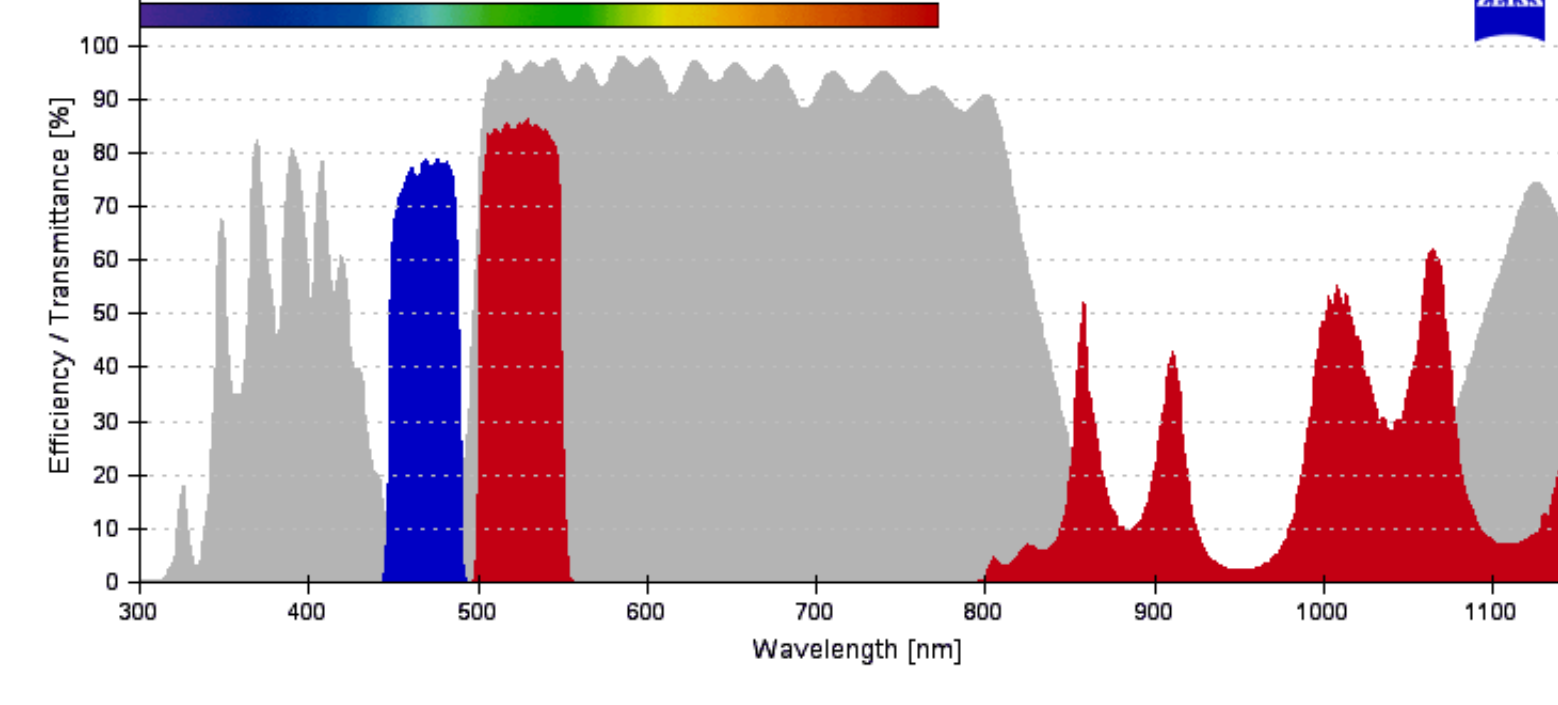

Zeiss Filter Set 49: Blue Emission

Zeiss Filter Set 38: Green Emission

Zeiss Filter Set 63: Red Emission