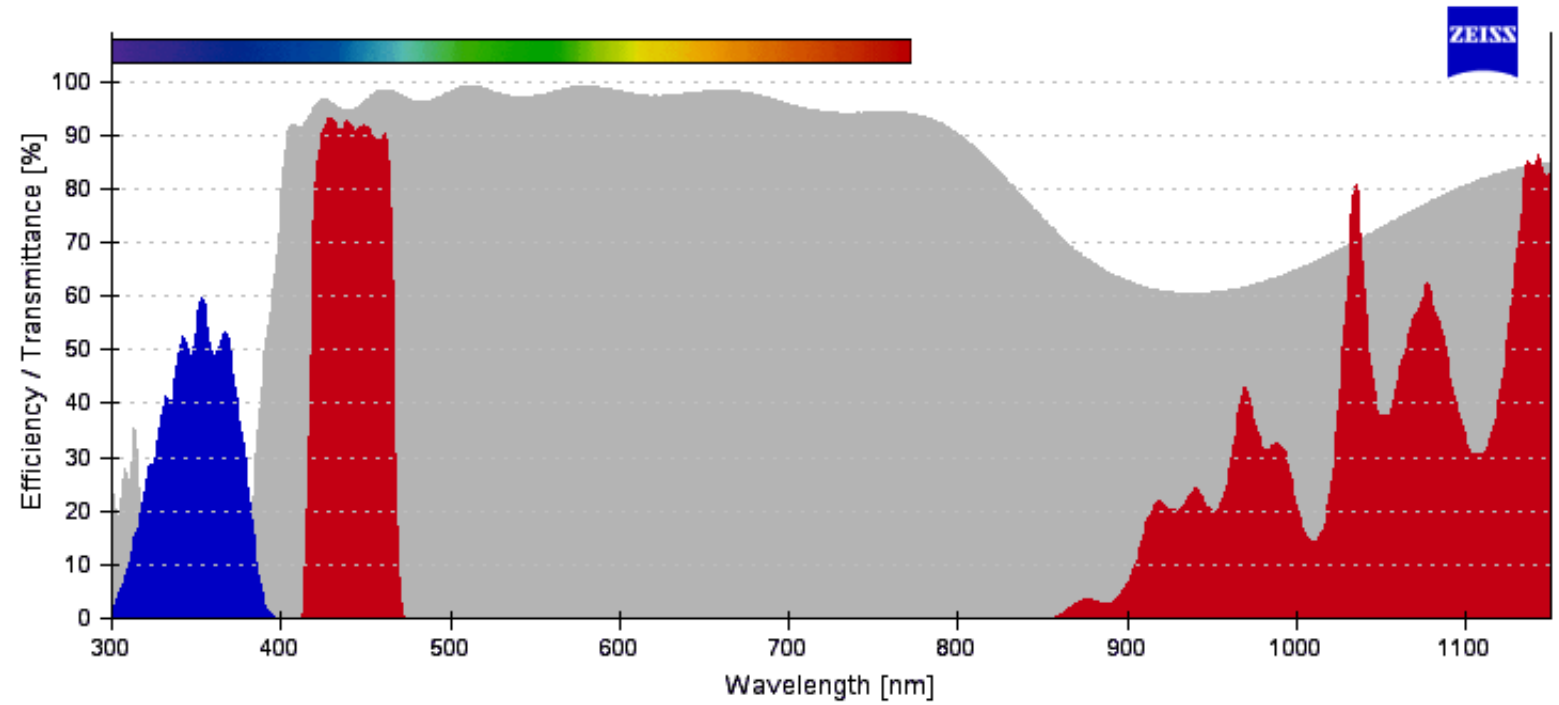

Zeiss Filter Set 49: Blue Emission

Zeiss Filter Set 38: Green Emission

Zeiss Filter Set 63: Red Emission